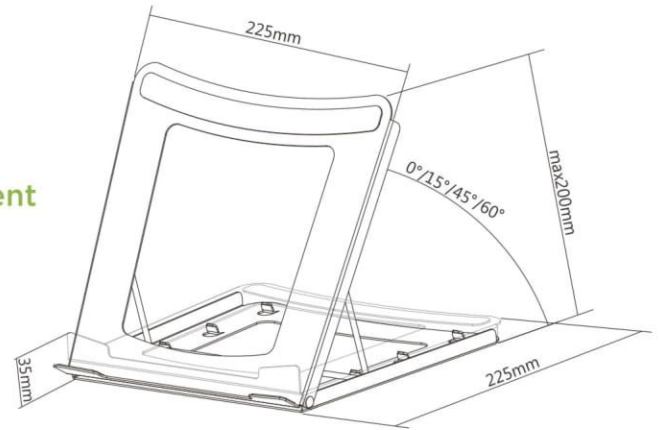

Suitable for 10"~15" laptops and most tablets

LPS01 Series

Economy Height Adjustable Laptop/Tablet Stand

LPS01-2

Weight Capacity
5kg/11lbs

LPS01-KP01

Weight Capacity
5kg/11lbs