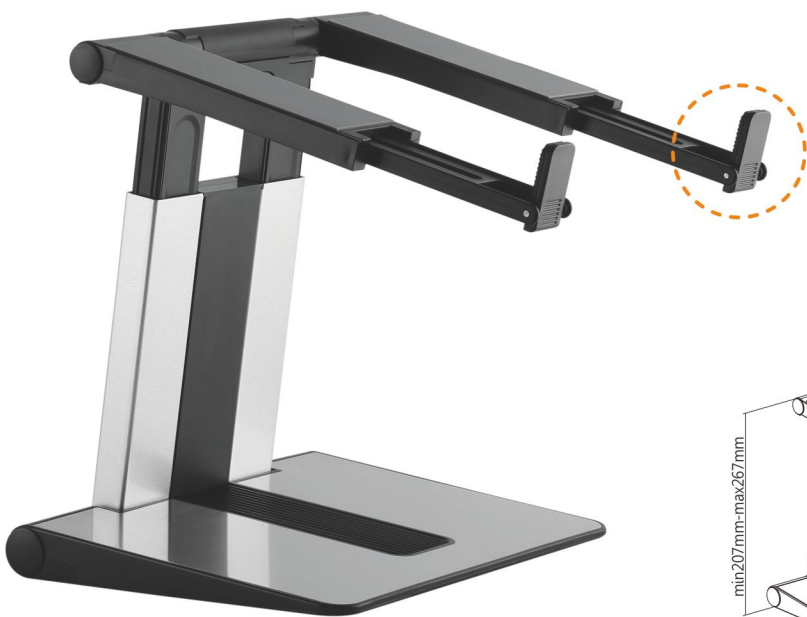

Height Adjustable Tabletop Laptop Riser

The "Transformer" of Laptop Riser

PLW-01

Safety ledge stopper
firmly secure your laptop

RATED
Weight Capacity
5kg/11lbs

Laptop Size
10"-15.6"

Lightweight & Foldable Design
for easy transport and movement

7 Height Settings
for optimal viewing height

Adjustable Width
fits most laptops

Non-skid Silicone Pads
protect work surface from scratches or scuffs