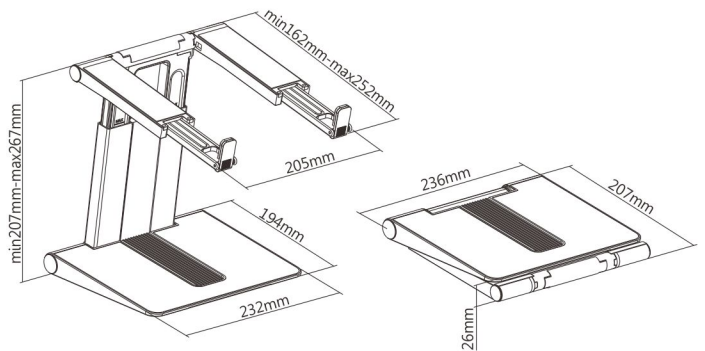

Height Adjustable Tabletop Laptop Riser

The "Transformer" of Laptop Riser

PLW-01

Safety ledge stopper
firmly secure your laptop

RATED
Weight Capacity
5kg/11lbs

Laptop Size
10"-15.6"

Lightweight & Foldable Design
for easy transport and movement

7 Height Settings
for optimal viewing height

Adjustable Width
fits most laptops

Non-skid Silicone Pads
protect work surface from scratches or scuffs