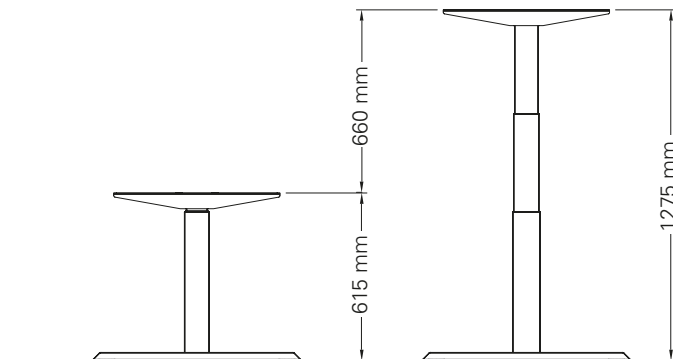

Steelforce Pro 670 SLS

Dual step, sit-stand height electrically adjustable

Height (mm)	min. 615 / max. 1275
Stroke (mm)	660
Speed (mm/s)	39
Width (mm)	min. 1100 / max. 1700
Depth of feet (mm)	750
Column size (mm)	60 x 90
Dynamic capacity (kg)	80
Noise dB(A)	<55
Power	V 220 - 240
Plug type	Replaceable
Gross Weight (kg)	32

Legs, feet, top supports & crossbar made of powder coated steel.

Softstart & -stop function.

Spindle lifting system & low energy consumption.

Surface color

Surface color		Purchase code
Silver	●	SLS60300000383EU
White	○	SLS60300000329EU
Black	●	SLS60300000390EU

Packing dimension single unit

960 x 285 x 185 (LxWxH - mm)

Packing dimension pallet (20 frames)

1140 x 1130 x 1060 (LxWxH - mm)

Accessories

Please see the accessories section to

personalise your height adjustable frame.

Tested according to Japan domestic standard by TÜV Rheinland.
Tested according to IEC 60335-1 by Intertek.

actiforce