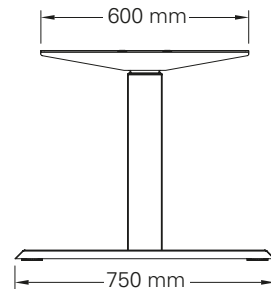

Steelforce Pro 670 SLS

Dual step, sit-stand height electrically adjustable

Height (mm)	min. 615 / max. 1275
Stroke (mm)	660
Speed (mm/s)	39
Width (mm)	min. 1100 / max. 1700
Depth of feet (mm)	750
Column size (mm)	60 x 90
Dynamic capacity (kg)	80
Noise dB(A)	<55
Power	V 220 - 240
Plug type	Replaceable
Gross Weight (kg)	32

Legs, feet, top supports & crossbar made of powder coated steel.

Softstart & -stop function.

Spindle lifting system & low energy consumption.

Surface color

Surface color		Purchase code
Silver	●	SLS60300000383EU
White	○	SLS60300000329EU
Black	●	SLS60300000390EU

Packing dimension single unit

960 x 285 x 185 (LxWxH - mm)

Packing dimension pallet (20 frames)

1140 x 1130 x 1060 (LxWxH - mm)

Accessories

Please see the accessories section to

personalise your height adjustable frame.

Tested according to Japan domestic standard by TÜV Rheinland.
Tested according to IEC 60335-1 by Intertek.

actiforce