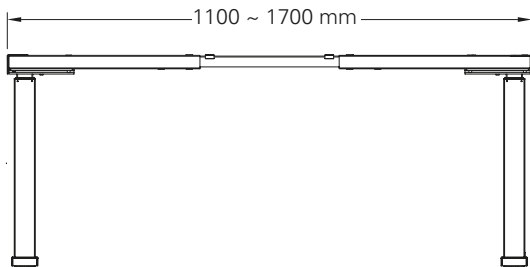

Steelforce Pro 670 SLS

Dual step, sit-stand height electrically adjustable

Height (mm)	min. 615 / max. 1275
Stroke (mm)	660
Speed (mm/s)	39
Width (mm)	min. 1100 / max. 1700
Depth of feet (mm)	750
Column size (mm)	60 x 90
Dynamic capacity (kg)	80
Noise dB(A)	<55
Power	V 220 - 240
Plug type	Replaceable
Gross Weight (kg)	32

Legs, feet, top supports & crossbar made of powder coated steel.

Softstart & -stop function.

Spindle lifting system & low energy consumption.

Surface color

Surface color		Purchase code
Silver	●	SLS60300000383EU
White	○	SLS60300000329EU
Black	●	SLS60300000390EU

Packing dimension single unit

960 x 285 x 185 (LxWxH - mm)

Packing dimension pallet (20 frames)

1140 x 1130 x 1060 (LxWxH - mm)

Accessories

Please see the accessories section to

personalise your height adjustable frame.

Tested according to Japan domestic standard by TÜV Rheinland.
Tested according to IEC 60335-1 by Intertek.

actiforce